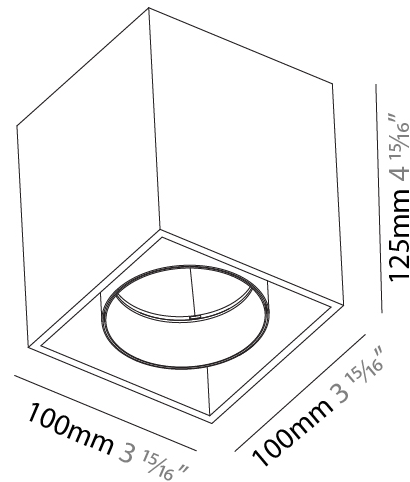

1. To build a product code in our configurator select the specify button on the base model # product page
2. To build a manual product code on this datasheet choose from the options listed below in blue font and add the suffix to the base model #

GENERAL

Series: Dice
Subseries: Dice ON
Brand: Prolicht
Division: Architectural
Mounting Type: Surface
Mounting Location: Ceiling
Subcategory: Ambient

PHYSICAL

Shape: Cube
Length (mm): 100
Length (in): 3 15/16
Width (mm): 100
Width (in): 3 15/16
Height (mm): 125
Height (in): 4 15/16
Light Distribution: Downlight
Weight (kg): 0.87
Weight (lbs): 1.92
Fixture Finish: SSR / BKV / CWI / CRY / HAB / UFT / ITA / RUA / FTG / MYG / LOD / PUS / FRO / FUP / KIA / POP / BLS / SPG / MEY / GOH / GUM / CHC / COM / ABZ / JAG / OBR / MOS / ROR
Fixture Material: Aluminum Die Cast

ELECTRICAL

Lamp Type: LED (Zhaga Standard)
Input Wattage (W): 10.1
Total Output Wattage (W): 9.25
Dimming: Tri-Mode (Non-Dimming and Phase Dimming (120Vac only) and 0-10V Dimming)
Driver Included: Yes
Driver Location: Integrated
Driver Type: Constant Current - Universal
Driver Class: Class 2
Input Voltage (V): 120 - 277
Constant Current (MA): 250

LED

Color Temperature (°K): 2700 / 3000 / 3500 / 4000
Max. Delivered Lumen (lm): 660 / 680 / 715 / 730
CRI: >90 CRI
Lamp Life (hrs): 50000

OPTICAL

Reflector°: 14 / 19 / 36

RATINGS AND CERTIFICATIONS

Certified By: Certified for North American Standards
IP rating: IP20