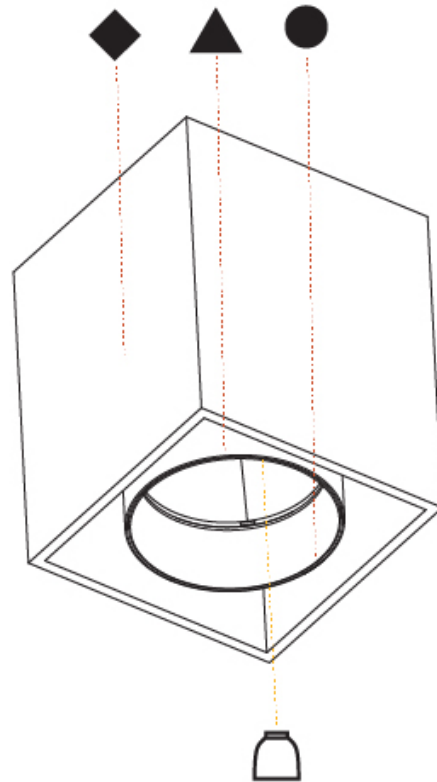

DICE ON SURFACE

A3D106-

PROJECT _____

TYPE _____

SPECIFIER _____

QUANTITY _____

DATE _____

A